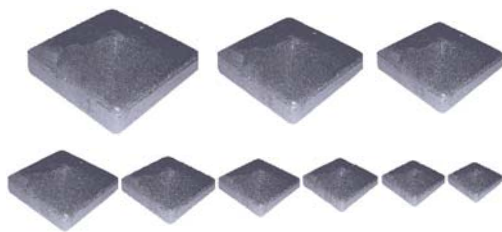

YWB Decorative Iron Supplier Inc.

CASE IRON CAPS, BASES, SHOES & FLANGES

CAST IRON CAPS

WBP208D	H: 1-3/8"	W: 1-1/4"	Fits 1" SQ	0.14 lbs
WBP208D-14	H: 1-3/8"	W: 1-5/8"	Fits 1-1/4" SQ	0.26 lbs
WBP208E	H: 1-3/8"	W: 1-7/8"	Fits 1-1/2" SQ	0.29 lbs
WBP208F	H: 1-3/8"	W: 2-1/4"	Fits 2" SQ	0.39 lbs
WBP208F-12	H: 1-3/8"	W: 2-7/8"	Fits 2-1/2" SQ	0.64 lbs
WBP208G	H: 1-3/8"	W: 3-1/4"	Fits 3" SQ	0.72 lbs
WBP208M	H: 1-3/8"	W: 4-1/4"	Fits 4" SQ	1.1 lbs
WBP208N	H: 2-1/4"	W: 5-3/8"	Fits 5" SQ	2.4 lbs
WBP208P	H: 2-1/4"	W: 6-3/8"	Fits 6" SQ	4 lbs

<p>YH-4 1/2" Cast Iron</p>  <p>0.16 lbs</p> <p>Approx: H: 7/8" Base: 1-1/2" Fits 1/2" SQ</p>	<p>WBP203B 5/8" Cast Iron</p>  <p>0.21 lbs</p> <p>Approx: H: 1" Base: 1-1/2" Fits 5/8" SQ</p>	<p>WBP209A 1/2" Cast Iron</p>  <p>0.17 lbs</p> <p>Approx: H: 1-3/8" Base: 1-1/8" Fits 1/2" SQ</p>	<p>WBP209B 5/8" Cast Iron</p>  <p>0.18 lbs</p> <p>Approx: H: 1-3/8" Base: 1-3/8" Fits 5/8" SQ</p>
<p>WBP218A 1/2" Cast Iron</p>  <p>0.15 lbs</p> <p>Approx: H: 3/4" Base: 1-3/4" Fits 1/2" SQ</p>	<p>WBP218B 5/8" Cast Iron</p>  <p>0.16 lbs</p> <p>Approx: H: 3/4" Base: 2" Fits 5/8" SQ</p>	<p>WBP218C 3/4" Cast Iron</p>  <p>0.20 lbs</p> <p>Approx: H: 3/4" Base: 2" Fits 3/4" SQ</p>	<p>WBP218D 1" Cast Iron</p>  <p>0.21 lbs</p> <p>Approx: H: 3/4" Base: 2-1/4" Fits 1" SQ</p>
<p>WBP219A 1/2" Cast Iron</p>  <p>0.15 lbs</p> <p>Approx: H: 3/4" Dia: 1-3/4" Hole: 1/2"</p>	<p>WBP219B 5/8" Cast Iron</p>  <p>0.14 lbs</p> <p>Approx: H: 3/4" Dia: 1-7/8" Hole: 5/8"</p>	<p>WBP219C 1" Cast Iron</p>  <p>0.20 lbs</p> <p>Approx: H: 3/4" Dia: 2-1/4" Hole: 1"</p>	<p>WBF440 1/2" Cast Iron</p>  <p>45° Angle 0.25 lbs</p> <p>Approx: H: 2" Base: 1-1/4" W: 1-3/8" Fits 1/2" SQ</p>