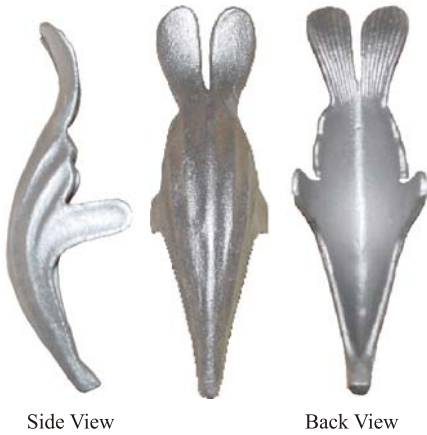

# YWB Decorative Iron Supplier Inc.

## CAST STEEL LEAVES

**YLF040**

**Steel**

Side View

Back View

0.67 lbs

Approx:  
H: 7-1/4"  
W: 2-1/4"  
Thickness: 1/8"

**YLF037L**

**Steel**

0.64 lbs

Approx:  
H: 11"  
W: 3"  
Thickness: 1/4"

**YLF038**

**Steel**

0.60 lbs

Approx:  
H: 10-3/4"  
W: 2"  
Thickness: 1/8"

**YLF039**

**Steel**

1.48 lbs

Approx:  
H: 9-3/4"  
W: 5"  
Thickness: 1/4"

**YLF049**

**Steel**

0.62 lbs

APPROX: Side View  
H: 9-1/4"  
W: 2"  
Thickness: 1/8"

**YLB002**