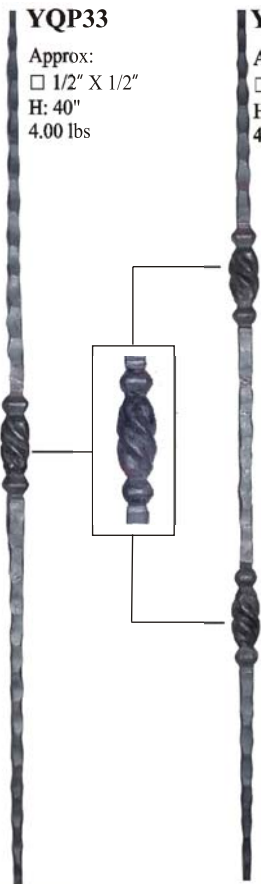

YQP33

Approx:
□ 1/2" X 1/2"
H: 40"
4.00 lbs

YQP34

Approx:
□ 1/2" X 1/2"
H: 40"
4.60 lbs

YQP35

Approx:
□ 1/2" X 1/2"
H: 40"
3.21 lbs

YQP36

Approx:
□ 1/2" X 1/2"
H: 40"
3.80 lbs