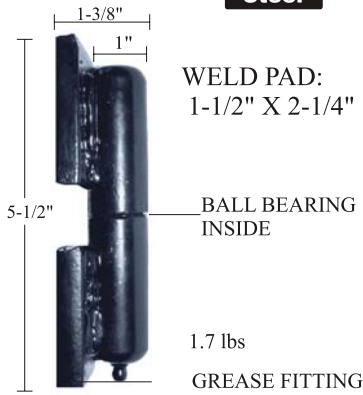

YWB Decorative Iron Supplier Inc.

HINGES & SPRING

BARREL HINGES

BH05

Steel