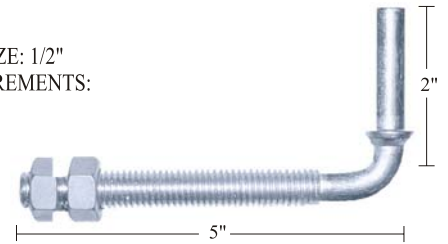

Steel

GATE HANGER J BOLTS

"J" BOLT IS GALVANIZED AND THREADED FOR THE FULL LENGTH-2 NUTS INCLUDED

APPROX:
BOLT SIZE: 1/2"
MEASUREMENTS:
1/2" X 5"
0.40 lbs

BH03

Steel

APPROX:
H: 3"
Dia: 3/4"
0.28 lbs

BH04

Steel

New Design

Grease Groove

APPROX:
H: 4"
Dia: 3/4"
0.35lbs

CHG41234

Steel

APPROX:
H: 4-1/2"
Dia: 3/4
0.42lbs"

CHG5341

Steel

New Design

Double Grease Groove

APPROX:
H: 5-3/4"
Dia: 1"
1 lbs

CHGSQ534

Steel

APPROX:
H: 5"
W: 3/4"
0.68 lbs

CHG7341D

Steel

New Design

Double Grease Groove

APPROX:
H: 7-3/4"
Dia: 1"
1.4 lbs

HM12305

Steel

APPROX:
H: 8-1/4"
Dia: 1-1/8"
2 lbs

WELDABLE SPRING CLOSER