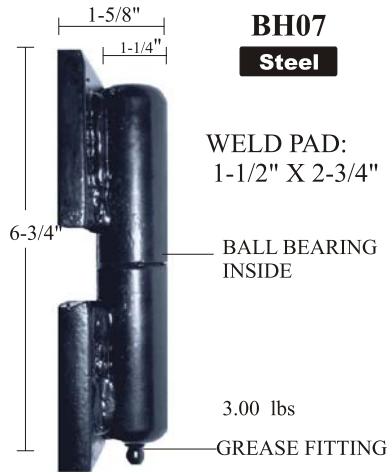

YWB Decorative Iron Supplier Inc.

HINGES & SPRING

BARREL HINGES

BH05

Steel

BH07

Steel

JB-100

Steel

GATE HANGER J BOLTS

"J" BOLT IS GALVANIZED AND THREADED FOR THE FULL LENGTH-2 NUTS INCLUDED

APPROX:
BOLT SIZE: 1/2"
MEASUREMENTS:
1/2" X 5"
0.40 lbs

BH03

Steel

APPROX:
H: 3"
Dia: 3/4"
0.28 lbs

BH04

Steel

New Design

Grease Groove

APPROX:
H: 4"
Dia: 3/4"
0.35lbs

CHG41234

Steel

APPROX:
H: 4-1/2"
Dia: 3/4
0.42lbs"

CHG5341

Steel

New Design

Double Grease Groove

APPROX:
H: 5-3/4"
Dia: 1"
1 lbs

CHGSQ534

Steel

APPROX:
H: 5"
W: 3/4"
0.68 lbs

CHG7341D

Steel

New Design

Double Grease Groove

APPROX:
H: 7-3/4"
Dia: 1"
1.4 lbs

HM12305

Steel

APPROX:
H: 8-1/4"
Dia: 1-1/8"
2 lbs

WELDABLE SPRING CLOSER

BS-91

Steel

FOR GATES OR DOORS; BLACK WITH HEAVY DUTY SCREWS -ADJUSTABLE

APPROX:
H: 9-1/2"
Dia: 1"
0.72 lbs

EXTRA HEAVY DUTY HINGES

APPROX:

ITEM #	SIZE	PIN SIZE	LEAF SIZE	LEAF THICKNESS	WEIGHT PER PC
HD-22	2" X 2"	5/16"	3/4"	3/32"	0.23 lbs
HD-23	2-1/4"X3-1/2"	5/16"	7/8"	3/32"	0.32 lbs
HD-33	3" X 3"	3/8 "	1-1/4"	1/8"	0.42 lbs
HD-44	4" X 4"	1/2"	1-5/8"	5/32"	1.10 lbs
HD-55	4-3/4" X 5"	1/2"	2"	1/8"	1.40 lbs
HD-66	6" X 6"	3/4"	2-5/8"	3/16"	2.80 lbs

MADE OF STEEL • NON-SWAGED SURFACE • TIGHT PIN • BUTT HINGE

D-1

Please visit our website www.y-wb.com