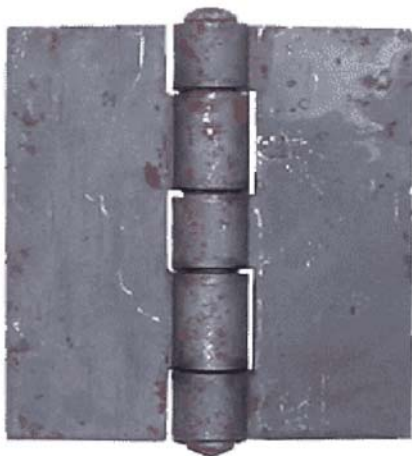

Steel

New Design

Double Grease Groove

APPROX:
H: 5-3/4"
Dia: 1"
1 lbs

CHGSQ534

Steel

APPROX:
H: 5"
W: 3/4"
0.68 lbs

CHG7341D

Steel

New Design

Double Grease Groove

APPROX:
H: 7-3/4"
Dia: 1"
1.4 lbs

HM12305

Steel

APPROX:
H: 8-1/4"
Dia: 1-1/8"
2 lbs

WELDABLE SPRING CLOSER

BS-91

Steel

FOR GATES OR DOORS; BLACK WITH HEAVY DUTY SCREWS -ADJUSTABLE

APPROX:
H: 9-1/2"
Dia: 1"
0.72 lbs

EXTRA HEAVY DUTY HINGES

APPROX:

ITEM #	SIZE	PIN SIZE	LEAF SIZE	LEAF THICKNESS	WEIGHT PER PC
HD-22	2" X 2"	5/16"	3/4"	3/32"	0.23 lbs
HD-23	2-1/4"X3-1/2"	5/16"	7/8"	3/32"	0.32 lbs
HD-33	3" X 3"	3/8 "	1-1/4"	1/8"	0.42 lbs
HD-44	4" X 4"	1/2"	1-5/8"	5/32"	1.10 lbs
HD-55	4-3/4" X 5"	1/2"	2"	1/8"	1.40 lbs
HD-66	6" X 6"	3/4"	2-5/8"	3/16"	2.80 lbs

MADE OF STEEL • NON-SWAGED SURFACE • TIGHT PIN • BUTT HINGE

D-1

Please visit our website www.y-wb.com