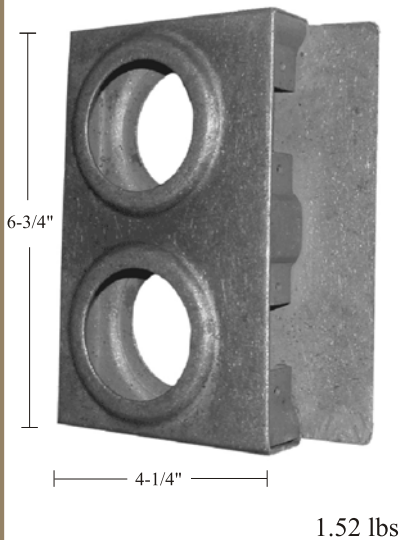

**Steel**

1-1/2" WIDE  
DOUBLE BOX

OPENING: 2-1/8"  
BACKSET: 2-3/8"

**WITHOUT BOLT GUARD**

### STEEL LOCK BOXES

**LBD-2**

**Steel**

1" WIDE  
DOUBLE BOX

OPENING: 2-1/8"  
BACKSET: 2-3/8"

**BUBBLE BOX**

**STRAIGHT GUARD**

**LBD-3**

**Steel**

1" WIDE  
DOUBLE BOX

OPENING: 2-1/8"  
BACKSET: 2-3/8"

**CRIMPED GUARD**

**LBS-1**

**Steel**

1" WIDE  
SINGLE BOX

OPENING: 2-1/8"

**BUBBLE BOX**

**CRIMPED GUARD**

**LBS-2**

**Steel**

1-1/4" WIDE  
SINGLE BOX

OPENING: 2-1/8"

**STRAIGHT GUARD**

D-2