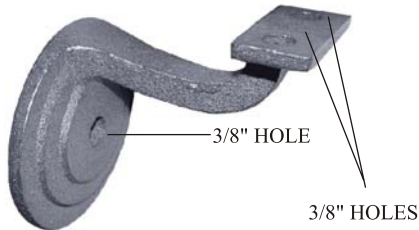

### HANDRAIL BRACKETS

**HG-1**

**Steel**

APPROX:  
H: 3-3/4"  
W: 4"  
0.48 lbs

**HG-2**

**Steel**

APPROX:  
H: 3-1/2"  
W: 3-1/2"  
0.66 lbs

**LBD-1**

**Steel**

1-1/2" WIDE  
DOUBLE BOX

OPENING: 2-1/8"  
BACKSET: 2-3/8"

**WITHOUT BOLT GUARD**

### STEEL LOCK BOXES

**LBD-2**

**Steel**

1" WIDE  
DOUBLE BOX

OPENING: 2-1/8"  
BACKSET: 2-3/8"

**BUBBLE BOX**

**STRAIGHT GUARD**

**LBD-3**

**Steel**

1" WIDE  
DOUBLE BOX

OPENING: 2-1/8"  
BACKSET: 2-3/8"

**CRIMPED GUARD**

**LBS-1**

**Steel**

1" WIDE  
SINGLE BOX

OPENING: 2-1/8"