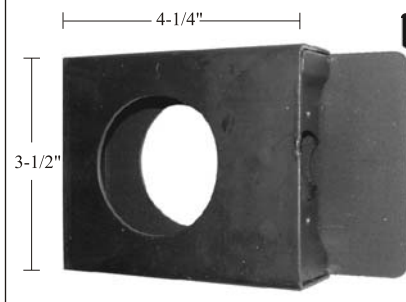

**Steel**

1-1/2" WIDE  
DOUBLE BOX

OPENING: 2-1/8"  
BACKSET: 2-3/8"

**WITHOUT BOLT GUARD**

**Steel**

1" WIDE  
DOUBLE BOX

OPENING: 2-1/8"  
BACKSET: 2-3/8"

**CRIMPED GUARD**

**LBS-1**

**Steel**

1" WIDE  
SINGLE BOX

OPENING: 2-1/8"

**BUBBLE BOX**

**CRIMPED GUARD**

**LBS-2**

**Steel**

1-1/4" WIDE  
SINGLE BOX

OPENING: 2-1/8"

**STRAIGHT GUARD**

D-2