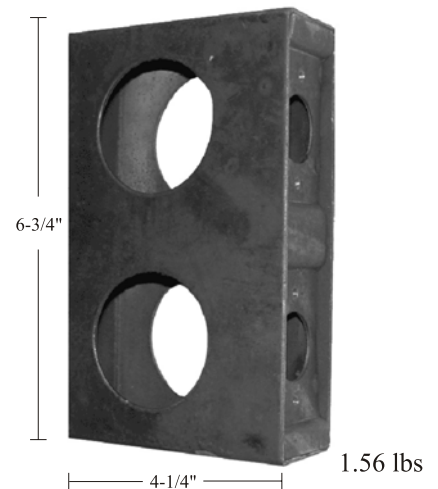

### HANDRAIL BRACKETS

**HG-1**

**Steel**

APPROX:  
H: 3-3/4"  
W: 4"  
0.48 lbs

**HG-2**

**Steel**

APPROX:  
H: 3-1/2"  
W: 3-1/2"  
0.66 lbs

**LBD-1**

**Steel**

1-1/2" WIDE  
DOUBLE BOX

OPENING: 2-1/8"  
BACKSET: 2-3/8"

**WITHOUT BOLT GUARD**

### STEEL LOCK BOXES

**LBD-2**

**Steel**

1" WIDE  
DOUBLE BOX

OPENING: 2-1/8"  
BACKSET: 2-3/8"

**BUBBLE BOX**

**STRAIGHT GUARD**

**LBD-3**

**Steel**

1" WIDE  
DOUBLE BOX

OPENING: 2-1/8"  
BACKSET: 2-3/8"

**CRIMPED GUARD**

**LBS-1**

**Steel**

1" WIDE  
SINGLE BOX

OPENING: 2-1/8"