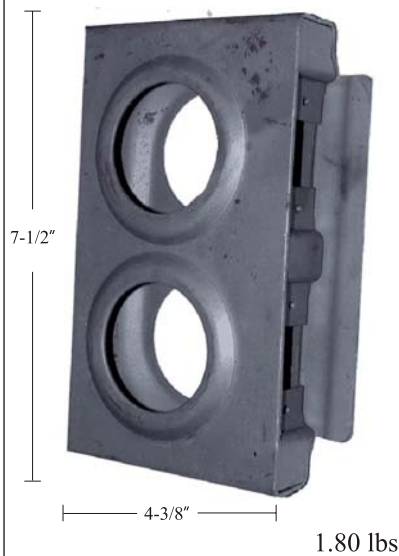

**Steel**

1-1/2" WIDE  
DOUBLE BOX

OPENING: 2-1/8"  
BACKSET: 2-3/8"

**WITHOUT BOLT GUARD**

### STEEL LOCK BOXES

**LBD-2**

**Steel**

1" WIDE  
DOUBLE BOX

OPENING: 2-1/8"  
BACKSET: 2-3/8"

**BUBBLE BOX**

**STRAIGHT GUARD**

**LBD-3**

**Steel**

1" WIDE  
DOUBLE BOX

OPENING: 2-1/8"  
BACKSET: 2-3/8"

**CRIMPED GUARD**

**LBS-1**

**Steel**

1" WIDE  
SINGLE BOX

OPENING: 2-1/8"

**BUBBLE BOX**

**CRIMPED GUARD**

**LBS-2**

**Steel**

1-1/4" WIDE  
SINGLE BOX

OPENING: 2-1/8"

**STRAIGHT GUARD**

D-2