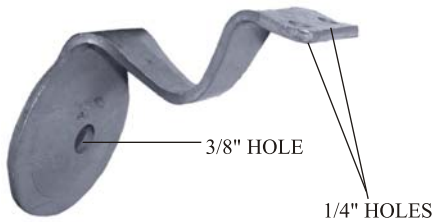

### HANDRAIL BRACKETS

**HG-1**

**Steel**

APPROX:  
H: 3-3/4"  
W: 4"  
0.48 lbs

**HG-2**

**Steel**

APPROX:  
H: 3-1/2"  
W: 3-1/2"  
0.66 lbs

**LBD-1**

**Steel**

1-1/2" WIDE  
DOUBLE BOX

OPENING: 2-1/8"  
BACKSET: 2-3/8"

**WITHOUT BOLT GUARD**

### STEEL LOCK BOXES

**LBD-2**

**Steel**

1" WIDE  
DOUBLE BOX

OPENING: 2-1/8"  
BACKSET: 2-3/8"

**BUBBLE BOX**

**STRAIGHT GUARD**

**LBD-3**

**Steel**

1" WIDE  
DOUBLE BOX

OPENING: 2-1/8"  
BACKSET: 2-3/8"

**CRIMPED GUARD**

**LBS-1**

**Steel**

1" WIDE  
SINGLE BOX

OPENING: 2-1/8"