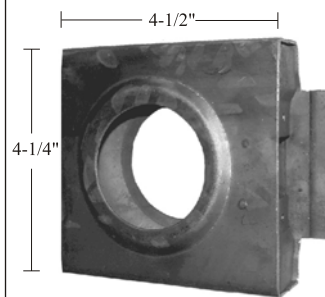

**Steel**

1-1/2" WIDE  
DOUBLE BOX

OPENING: 2-1/8"  
BACKSET: 2-3/8"

**WITHOUT BOLT GUARD**

### STEEL LOCK BOXES

**LBD-2**

**Steel**

1" WIDE  
DOUBLE BOX

OPENING: 2-1/8"  
BACKSET: 2-3/8"

**BUBBLE BOX**

**STRAIGHT GUARD**

**LBD-3**

**Steel**

1" WIDE  
DOUBLE BOX

OPENING: 2-1/8"  
BACKSET: 2-3/8"

**CRIMPED GUARD**

**LBS-1**

**Steel**

1" WIDE  
SINGLE BOX

OPENING: 2-1/8"

**BUBBLE BOX**

**CRIMPED GUARD**

**LBS-2**

**Steel**

1-1/4" WIDE  
SINGLE BOX

OPENING: 2-1/8"

**STRAIGHT GUARD**

D-2